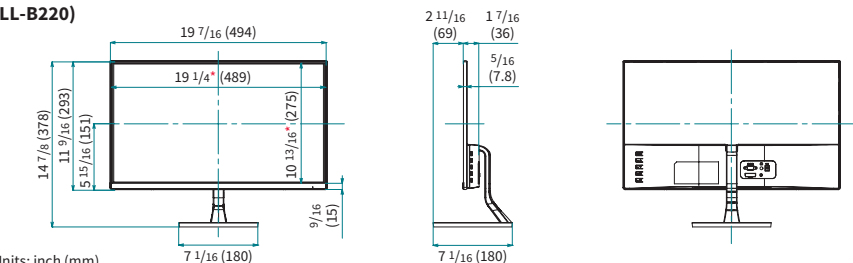

Dimensions

(LL-B270)

(LL-B240)

(LL-B220)

Units: inch (mm)
* Screen dimensions

Input/Output Terminals

SHARP ELECTRONICS CORPORATION
100 Paragon Drive, Montvale, NJ 07645
1-800-BE-SHARP • www.sharppusa.com

Sharp is a registered trademark of Sharp Corporation. The terms HDMI and HDMI High-Definition Multimedia Interface, and the HDMI Logo are trademarks or registered trademarks of HDMI Licensing Administrator, Inc. in the United States and other countries. All other brand names and product names may be trademarks or registered trademarks of their respective owners. All screen images appearing in this brochure are simulated. Design and specifications are subject to change without prior notice.