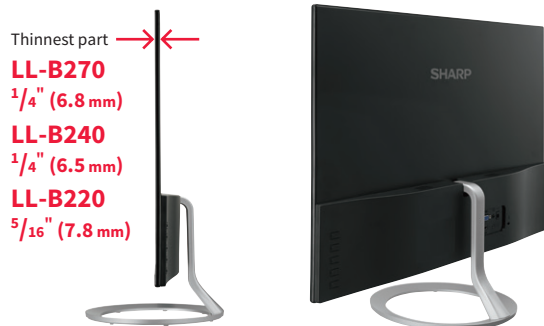

SHARP®

Be Original.

LL-B270 LL-B240 LL-B220

Desktop LCD Monitors

Maximizing On-Screen Space with Style

Slim and Elegant Design

LL-B270/B240/B220 desktop monitors come in three size options: 27" Class (27" diagonal), 24" Class (23.8" diagonal) and 22" Class (21.5" diagonal), respectively. With their slim bezel* and svelte profile, they offer space conscious solutions for any office desk. Integrated with the stylish round stand, the panel seems to float before your eyes. Even if you have several monitors set up, they won't dominate the space. Rather than the hardware, it's the on-screen content that you'll notice.

* LL-B270/B240: 1/16" (2 mm) right/left/top; LL-B220: 1/8" (2.5 mm) right/left, 1/8" (3 mm) top

Adjustable Blue Light

The displays' blue light output can be manually set to one of four levels. This lets you find the most comfortable light level for your eyes and enjoy more productive sessions in front of the screen.

Beautiful Images at Full HD

The LL-B270/B240/B220 supports full HD resolution at 1,920 × 1,080 pixels. Small text and fine lines are rendered precisely, and the wide-format display gives you plenty of screen space to help you work productively.